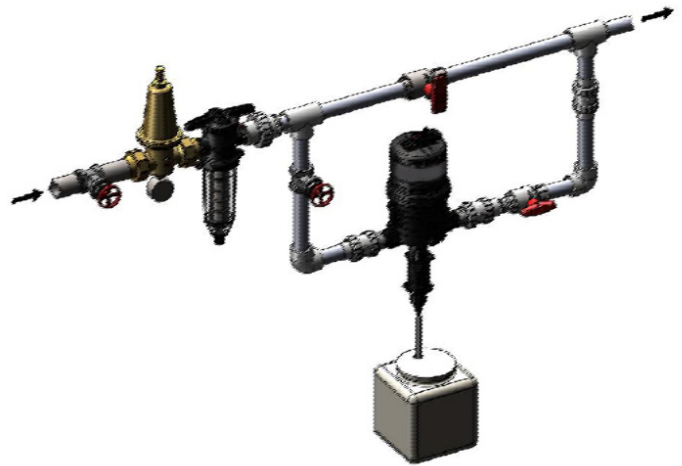

quick start guide

SuperDos 45

0.25 - 45 gpm 5 - 100 psi
57 - 10000 l/h 0,4 - 6,9 bar

*5% model has maximum operating pressure of 80 psi (5,5 bar)

NOTE Remote injection is NOT recommended for use with 5% model

0.25 - 45 gpm 5 - 100 psi
57 - 10000 l/h 0,4 - 6,9 bar

*5% model has maximum operating pressure of 80 psi (5,5 bar)

NOTE Remote injection is NOT recommended for use with 5% model

0.25 - 45 gpm 5 - 100 psi
57 - 10000 l/h 0,4 - 6,9 bar

*5% model has maximum operating pressure of 80 psi (5,5 bar)

NOTE Remote injection is NOT recommended for use with 5% model

Hydro Systems
3798 Round Bottom Road
Cincinnati, OH 45244

Phone 513.271.8800
Toll Free 800.543.7184
Fax 513.271.0160
Web hydrosystemsco.com