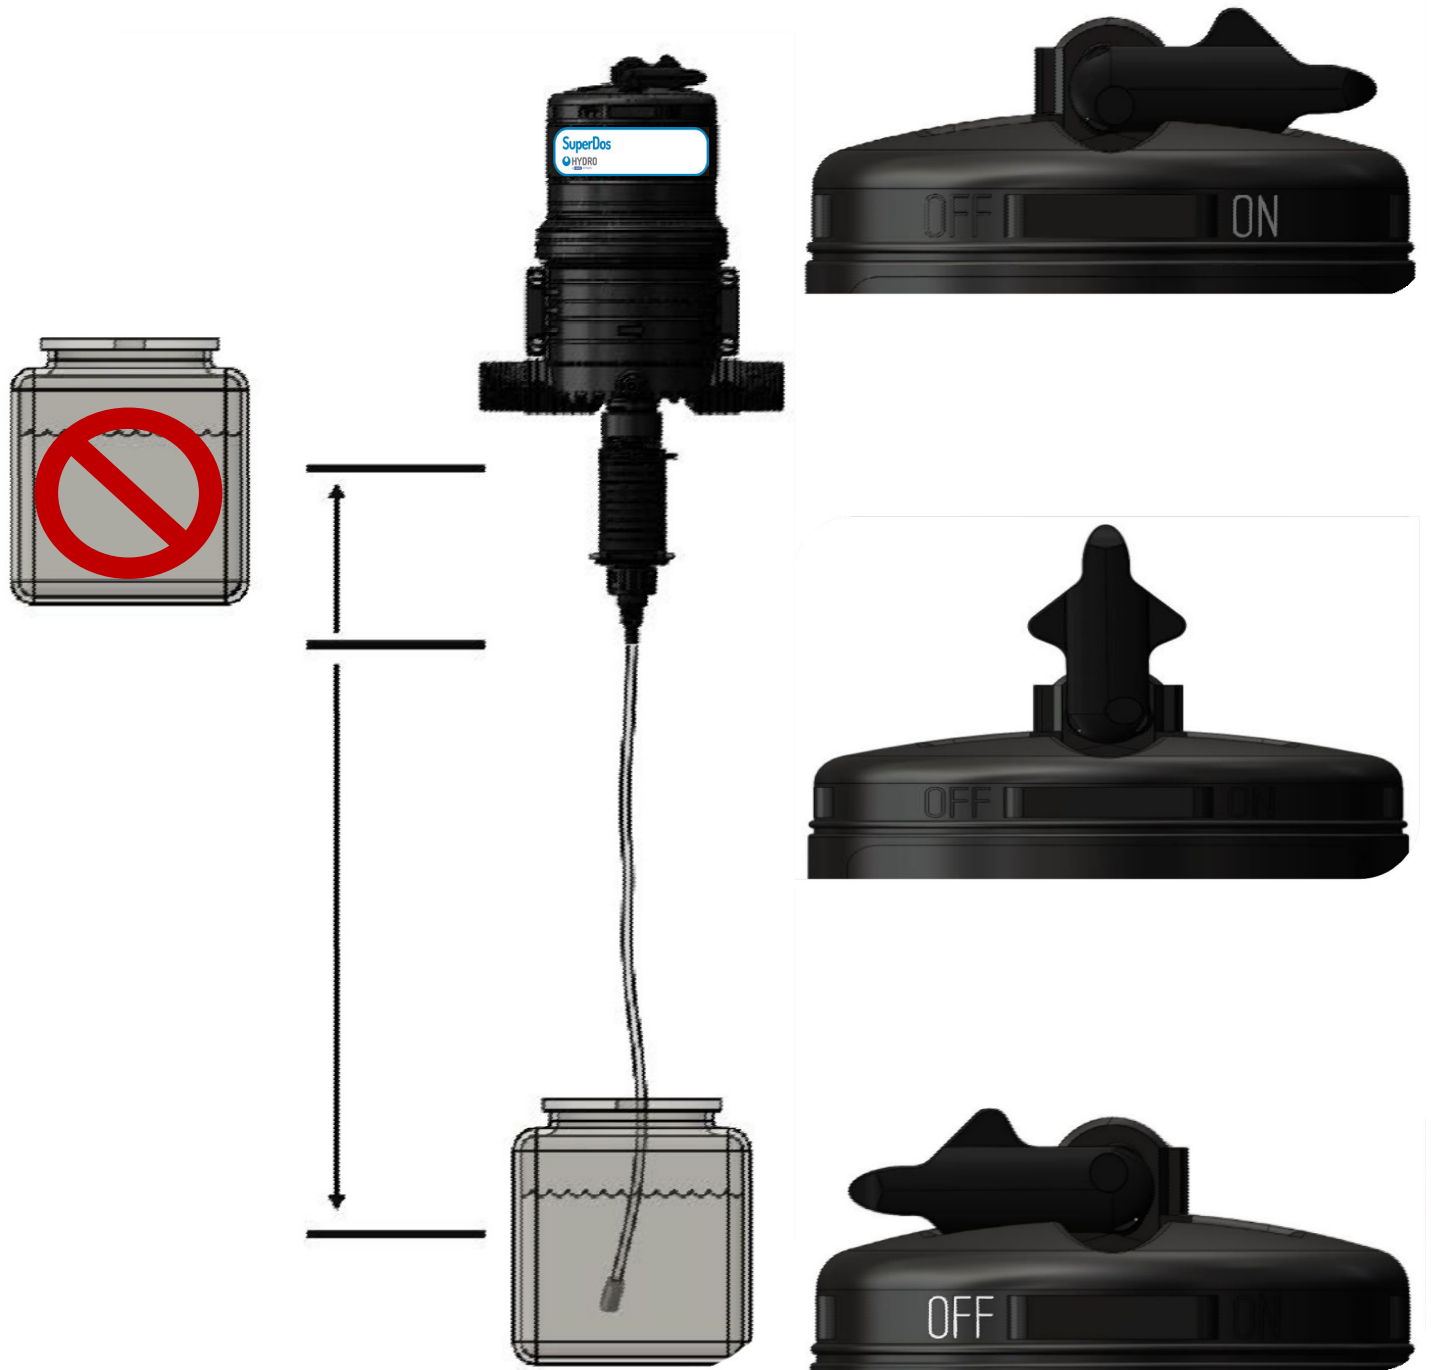

quick start guide

SuperDos 45

0.25 - 45 gpm 5 - 100 psi
57 - 10000 l/h 0,4 - 6,9 bar

*5% model has maximum operating pressure of 80 psi (5,5 bar)

NOTE Remote injection is NOT recommended for use with 5% model

0.25 - 45 gpm 5 - 100 psi
57 - 10000 l/h 0,4 - 6,9 bar

*5% model has maximum operating pressure of 80 psi (5,5 bar)

NOTE Remote injection is NOT recommended for use with 5% model

0.25 - 45 gpm 5 - 100 psi
57 - 10000 l/h 0,4 - 6,9 bar