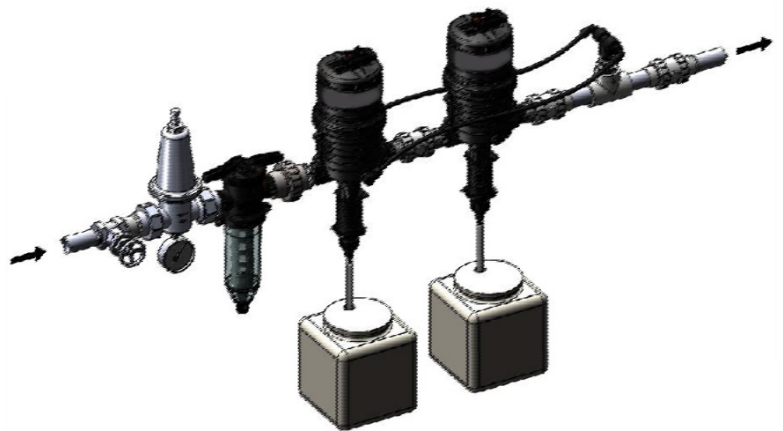

quick start guide

SuperDos 45

0.25 - 45 gpm 5 - 100 psi
57 - 10000 l/h 0,4 - 6,9 bar

*5% model has maximum operating pressure of 80 psi (5,5 bar)

NOTE Remote injection is NOT recommended for use with 5% model

0.25 - 45 gpm 5 - 100 psi
57 - 10000 l/h 0,4 - 6,9 bar

*5% model has maximum operating pressure of 80 psi (5,5 bar)

NOTE Remote injection is NOT recommended for use with 5% model

0.25 - 45 gpm 5 - 100 psi
57 - 10000 l/h 0,4 - 6,9 bar

*5% model has maximum operating pressure of 80 psi (5,5 bar)

NOTE Remote injection is NOT recommended for use with 5% model

Hydro Systems
3798 Round Bottom Road
Cincinnati, OH 45244

Phone 513.271.8800
Toll Free 800.543.7184
Fax 513.271.0160
Web hydrosystemsco.com