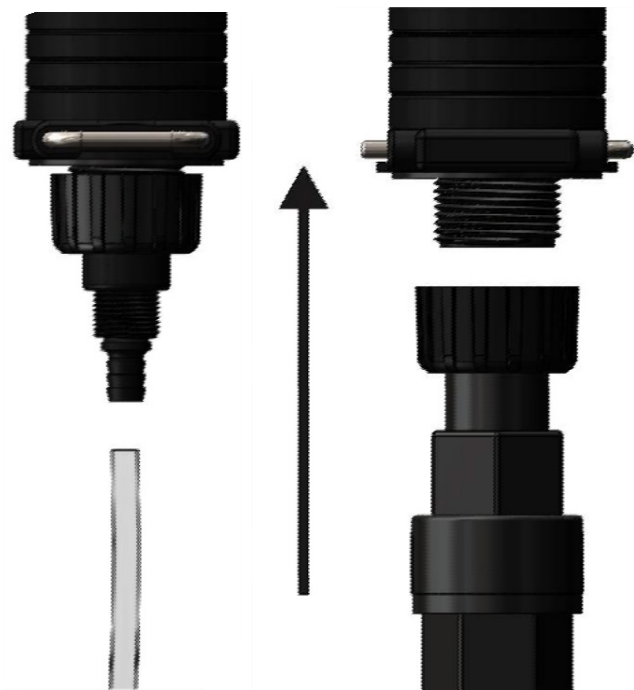

quick start guide

SuperDos 45

0.25 - 45 gpm 5 - 100 psi
57 - 10000 l/h 0,4 - 6,9 bar

*5% model has maximum operating pressure of 80 psi (5,5 bar)

NOTE Remote injection is NOT recommended for use with 5% model

0.25 - 45 gpm 5 - 100 psi
57 - 10000 l/h 0,4 - 6,9 bar

*5% model has maximum operating pressure of 80 psi (5,5 bar)

NOTE Remote injection is NOT recommended for use with 5% model

0.25 - 45 gpm 5 - 100 psi
57 - 10000 l/h 0,4 - 6,9 bar