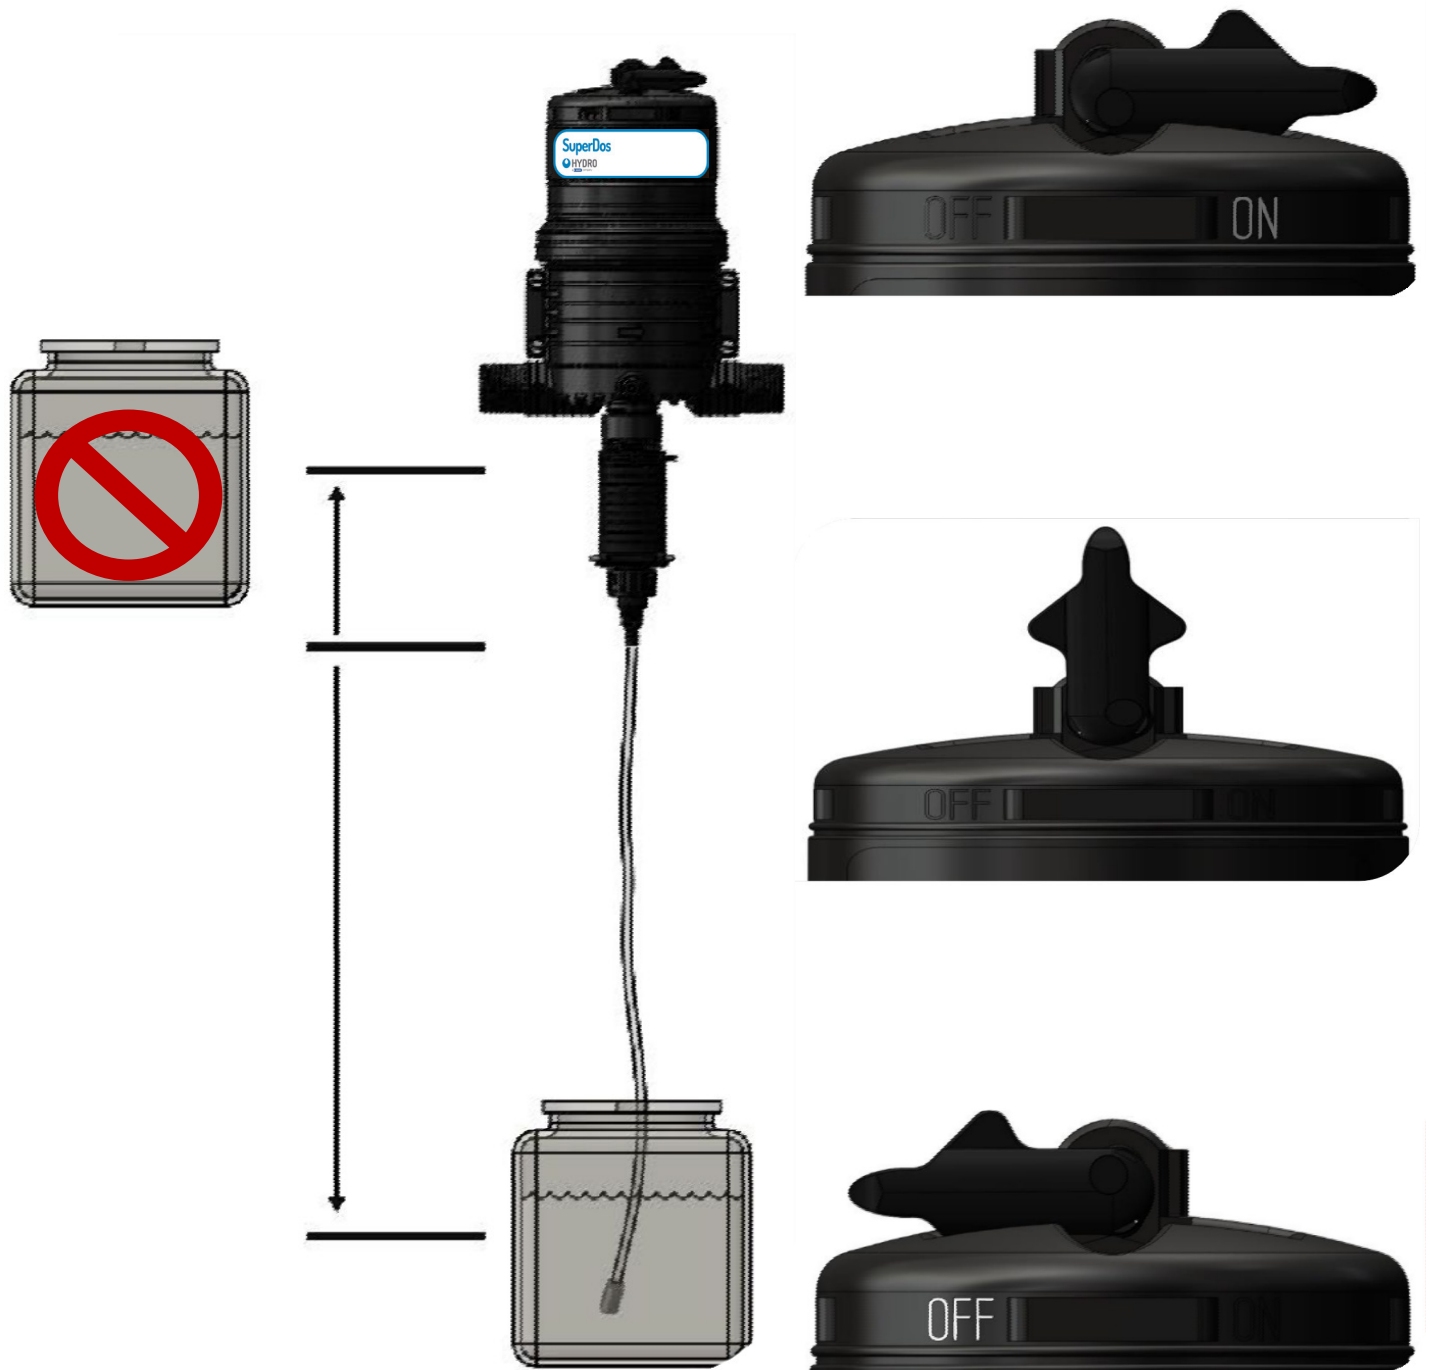

## SuperDos 30

0.15 - 30 gpm 5 - 100 psi\*  
34 - 6800 l/h 0,4 - 6,9 bar\*

\*5% model with remote injection has maximum operating pressure of 60 psi (4 bar)

0.15 - 30 gpm 5 - 100 psi\*  
34 - 6800 l/h 0,4 - 6,9 bar\*

\*5% model with remote injection has maximum operating pressure of 60 psi (4 bar)

0.15 - 30 gpm 5 - 100 psi\*  
34 - 6800 l/h 0,4 - 6,9 bar\*

\*5% model with remote injection has maximum operating pressure of 60 psi (4 bar)