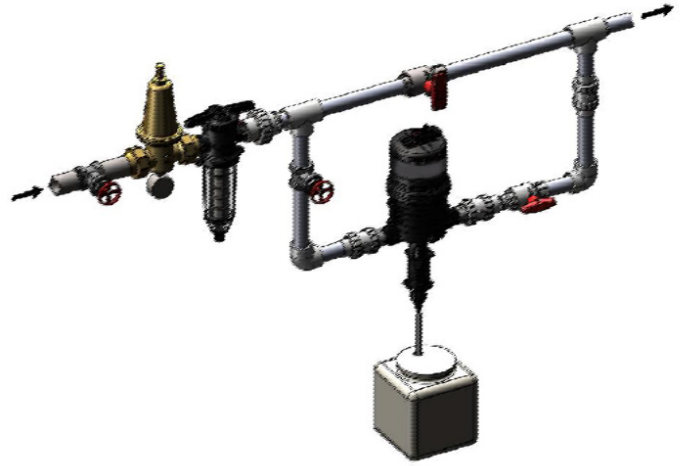

## SuperDos 30

0.15 - 30 gpm 5 - 100 psi\*  
34 - 6800 l/h 0,4 - 6,9 bar\*

\*5% model with remote injection has maximum operating pressure of 60 psi (4 bar)

0.15 - 30 gpm 5 - 100 psi\*  
34 - 6800 l/h 0,4 - 6,9 bar\*

\*5% model with remote injection has maximum operating pressure of 60 psi (4 bar)

0.15 - 30 gpm 5 - 100 psi\*  
34 - 6800 l/h 0,4 - 6,9 bar\*

\*5% model with remote injection has maximum operating pressure of 60 psi (4 bar)