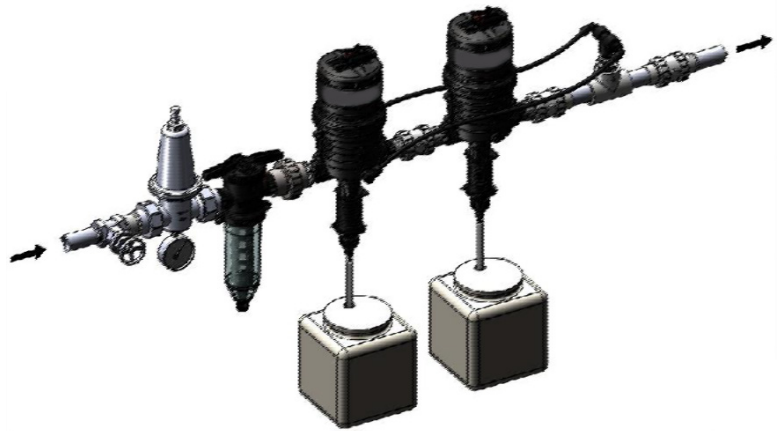

## SuperDos 30

0.15 - 30 gpm 5 - 100 psi\*  
34 - 6800 l/h 0,4 - 6,9 bar\*

\*5% model with remote injection has maximum operating pressure of 60 psi (4 bar)

0.15 - 30 gpm 5 - 100 psi\*  
34 - 6800 l/h 0,4 - 6,9 bar\*

\*5% model with remote injection has maximum operating pressure of 60 psi (4 bar)

0.15 - 30 gpm 5 - 100 psi\*  
34 - 6800 l/h 0,4 - 6,9 bar\*

\*5% model with remote injection has maximum operating pressure of 60 psi (4 bar)